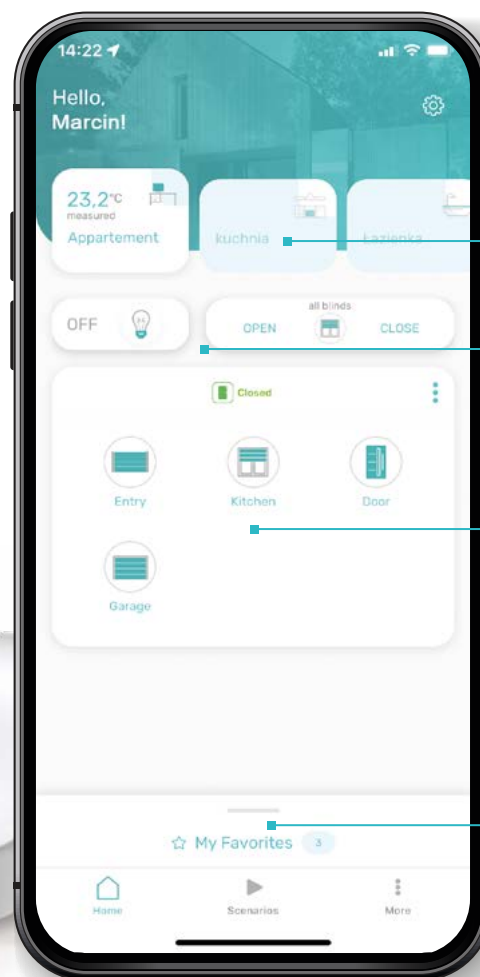

CREATE A ROOM
in your home.

CONTROL GROUPS OF
lights and roller shutters.

CONTROL INDIVIDUAL
devices.

Create **YOUR OWN**
OPERATION SCENARIOS.

The SmartCONNECTED technology brings WIŚNIEWSKI automatic sectional garage doors to the next level of product development, tailoring them to the requirements of increasingly demanding customers. On the one hand, it makes it possible to control the devices with a smartphone, and on the other, it gives the users full control and lets them stay in touch with their home from any place in the world. io-homecontrol® enables wireless connection of the Metro SMART io drive unit to the smart home system controlled by the WIŚNIEWSKI smartCONNECTED Box and Somfy TaHoma Switch central control units. Building a comprehensive smart home provides a number of benefits and additional features that enhance your comfort every single day.