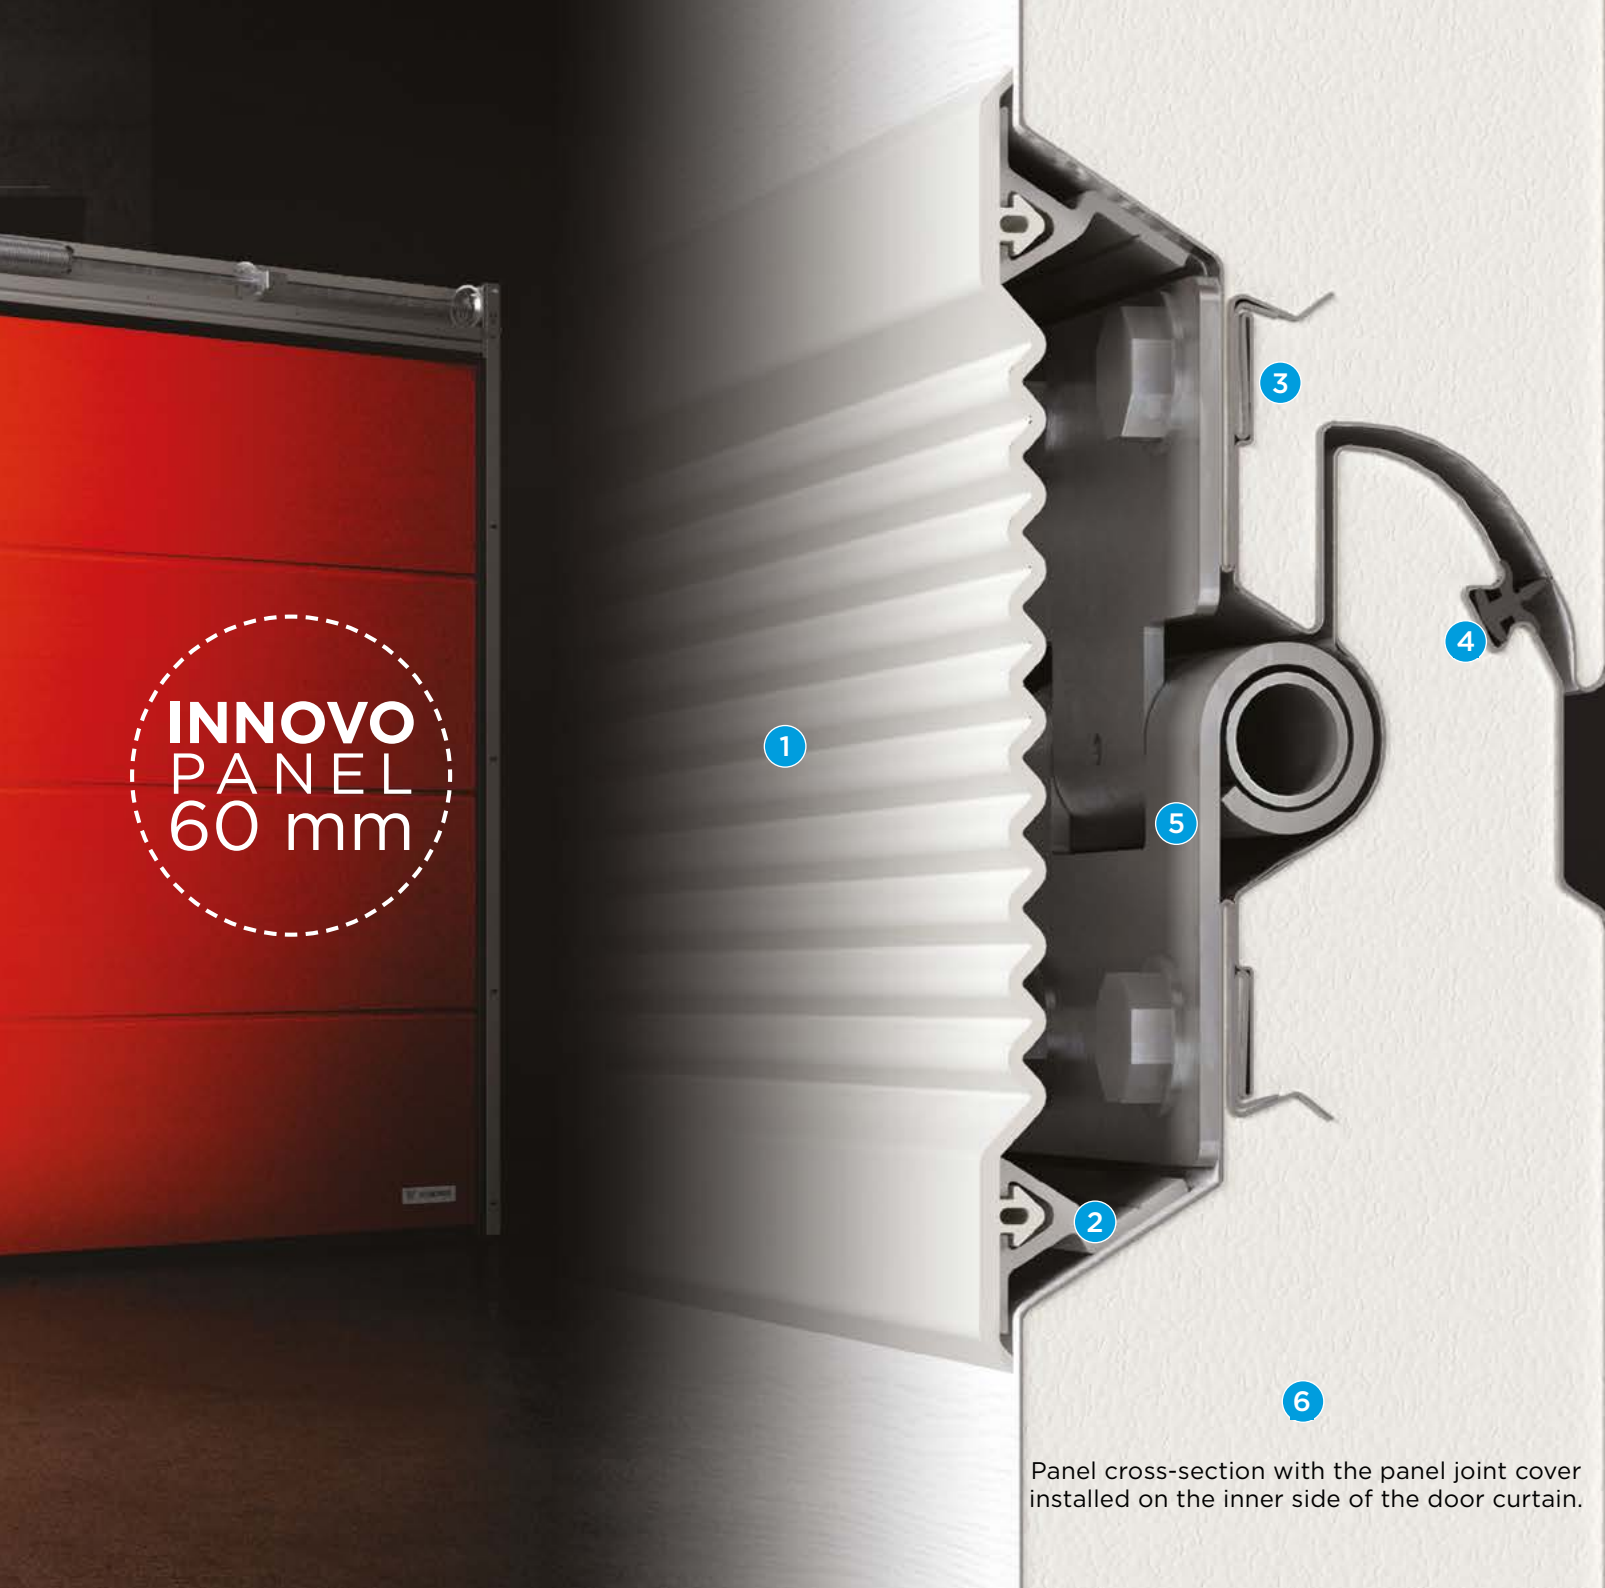

INNOVO
PANEL
60 mm

- 1 flexible panel joint cover
- 2 aluminium profile for fastening flexible covers
- 3 five steel layers at the hinge fastening
- 4 panel joint seal
- 5 concealed hinge
- 6 PU foam

Panel cross-section with the panel joint cover installed on the inner side of the door curtain.