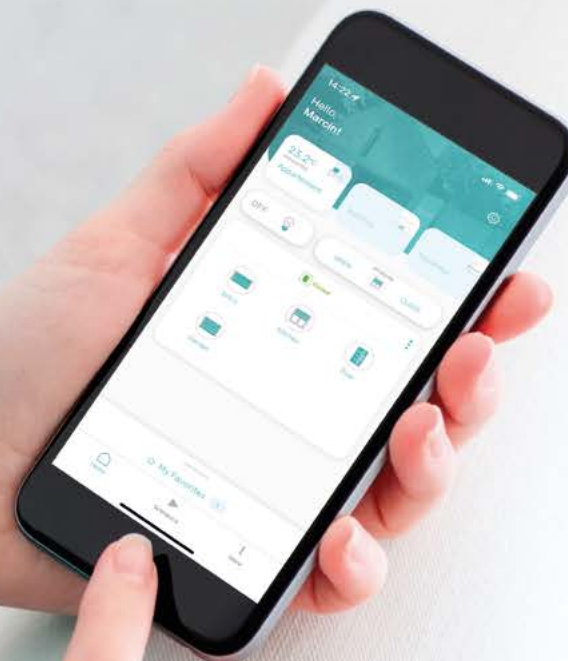

1. Additional inner cover

2. Flexible panel joint covers

3. Double bottom seal

4. Top seal in the fascia

5. Panel joint seals

6. Side seals

TREAT YOURSELF TO COMFORT AND SAFETY

The smartCONNECTED concept brings WIŚNIEWSKI automatic garage doors to the next level of product development and tailors them to the requirements of more and more demanding customers. On the one hand, it lets you control the devices with your smartphone, and on the other, it gives you full control and lets you stay in touch with your home from any place in the world. Modern, safe, and reliable io-homecontrol radio technology allows you to connect the Metro SMART io drive to the smartCONNECTED device by WIŚNIEWSKI and TaHoma Switch device by Somfy, which gives the drive unit further functionality and connects the garage door with other smart devices in your home.

I am smartCONNECTED

The functionality behind the smartCONNECTED name is an investment that benefits your entire family, because to enter your home, you no longer need to lug around a weighty bunch of keys. Parents can let their children inside without leaving the office. You can also check whether the gate is closed by using your smartphone. What is more, thanks to the use of algorithms, your smart home can memorize the lifestyle of its inhabitants and perform basic actions, such as opening and closing the roller shutters for them. And with the global positioning function, it can also open the gate just before you arrive home.

TREAT YOURSELF TO COMFORT AND SAFETY

- Control your garage doors, gates, windows, doors, and roller shutters remotely.
- Open garage doors and gates without touching your remote.
- Manage your home via a voice assistant.