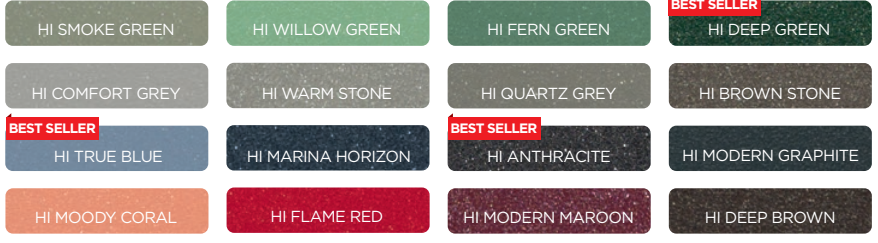

Colour, film coating or maybe something special?

ALU and PVC windows, cover plate only