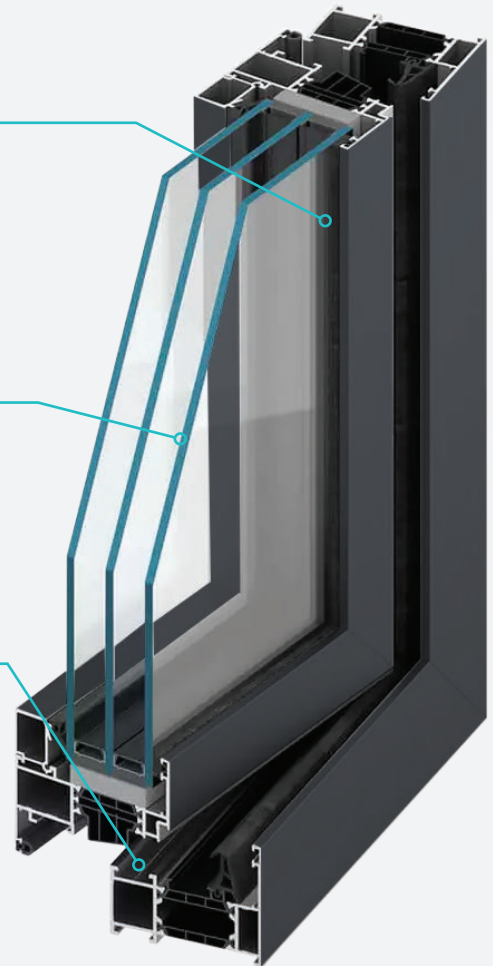

Thermal insulation

A thermal break combined with a circumferential central seal provides thermal comfort, so important for your family.