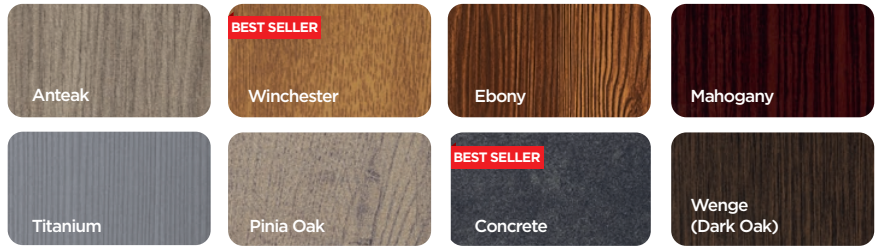

**VEKA SPECTRAL**  
special colours  
(for PRIMO 76 and PRIMO 82)  
  
Umbra Ultramat  
800400001

BICOLOUR

**BICOLOUR.** Looking for diversity? Do not let yourself be limited by just one colour! Thanks to the bicolor option, the inner and outer surface of the window frame can be a different colour. This means even more possibilities in creating your dream home space. Enjoy the freedom of choice with WIŚNIEWSKI window individualization options.

Choose from over **80 colours!**

Choose windows that will match the design of your dreams and make sure that they provide a consistent look with other elements of your home. Scan the QR code and view the colour options.

You can either go with the classic single-colour look or choose something a little different with two different colours, one on the inside, one on the outside.

**Unleash your imagination!**

# Colour, film coating or maybe something special?

ALU and PVC windows, cover plate only

ALU windows