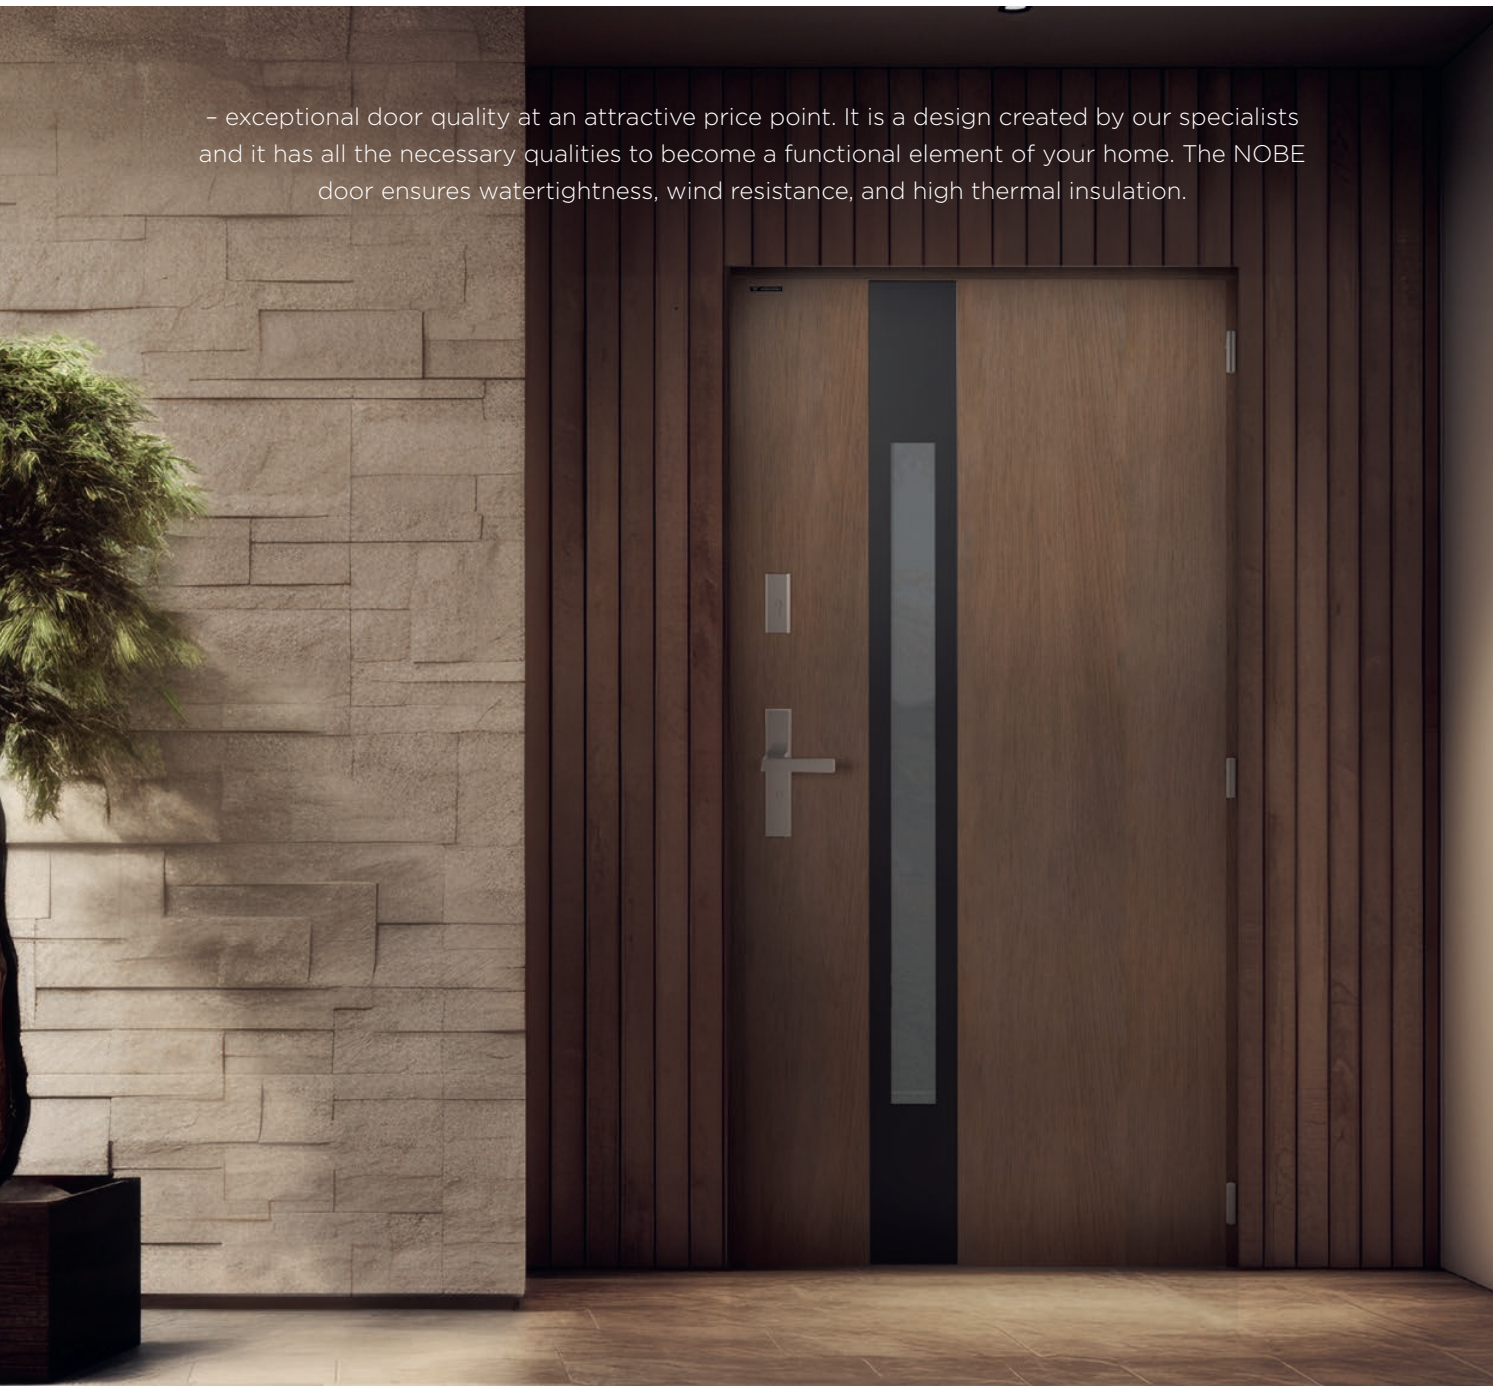

NOBE

- exceptional door quality at an attractive price point. It is a design created by our specialists and it has all the necessary qualities to become a functional element of your home. The NOBE door ensures watertightness, wind resistance, and high thermal insulation.

Thermal insulation
1.1 W/m²K

Durability
that lasts

Energy efficiency