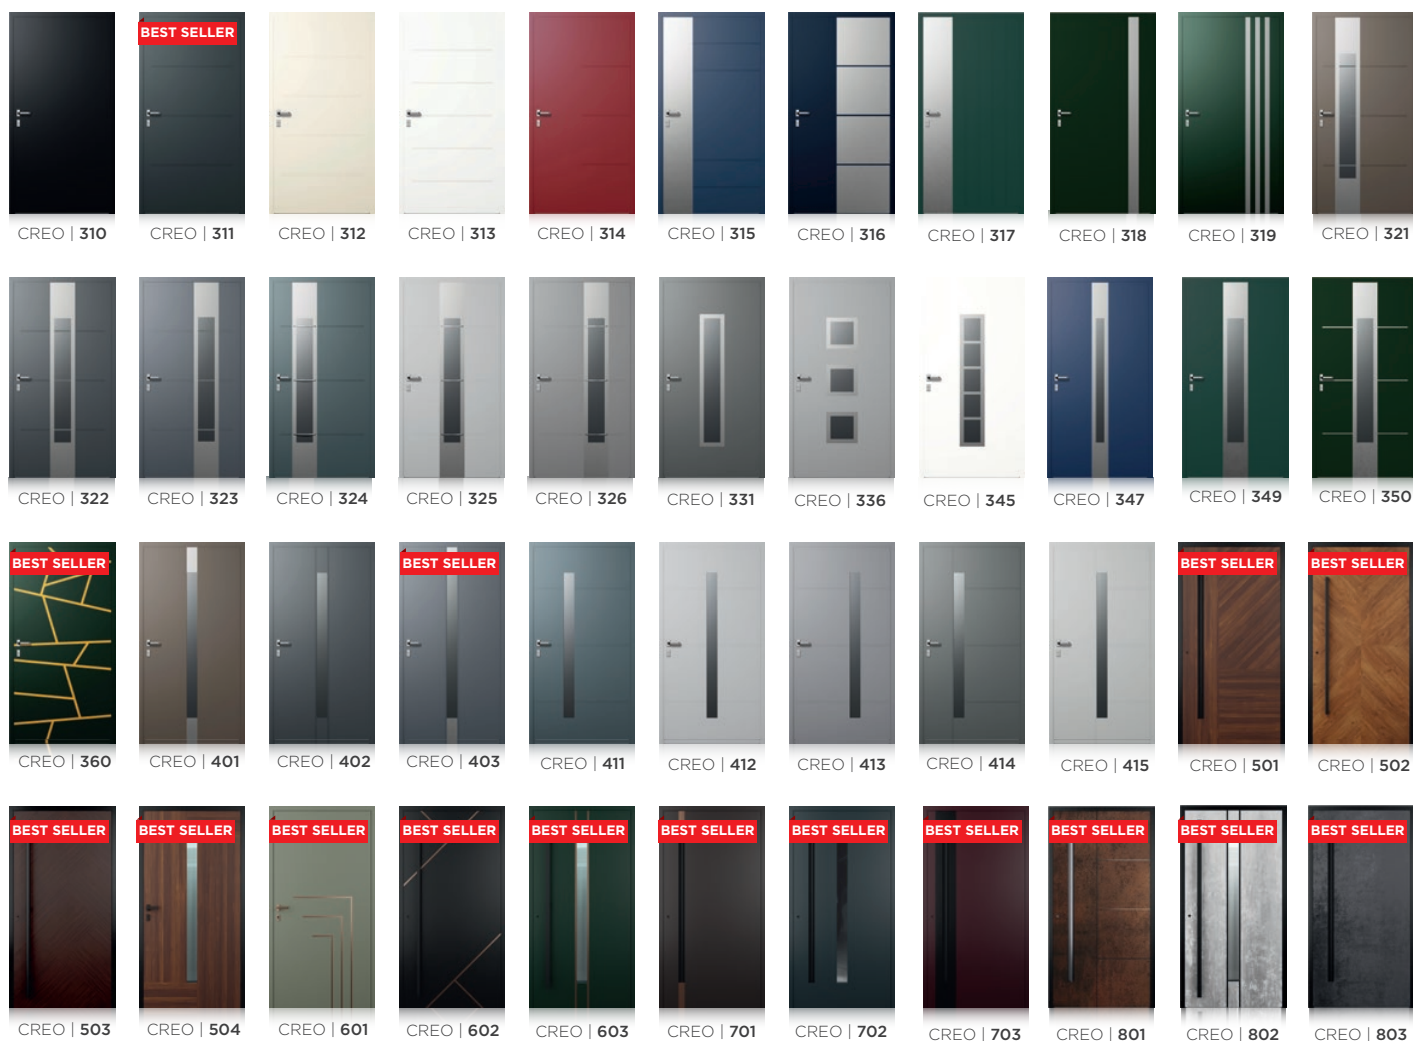

A broad range of WIŚNIOWSKI external doors.

CREO doors. Perfection

Looking for **more inspiration?**

Combine it all in a door of your dreams!
Scan the code and see for yourself!