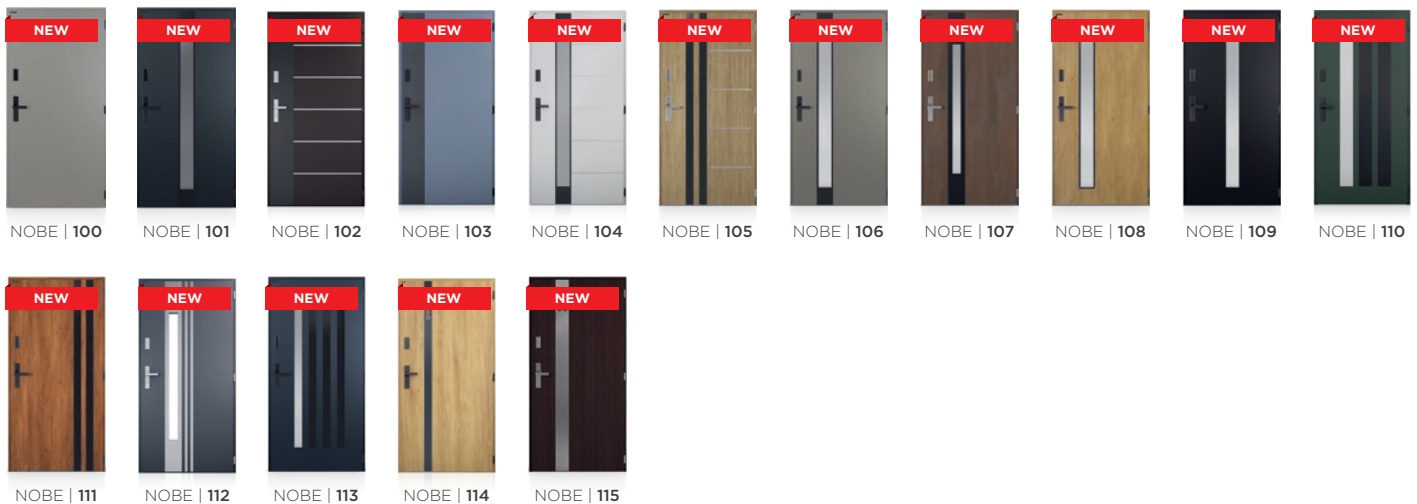

NOBE doors. A standard full of benefits