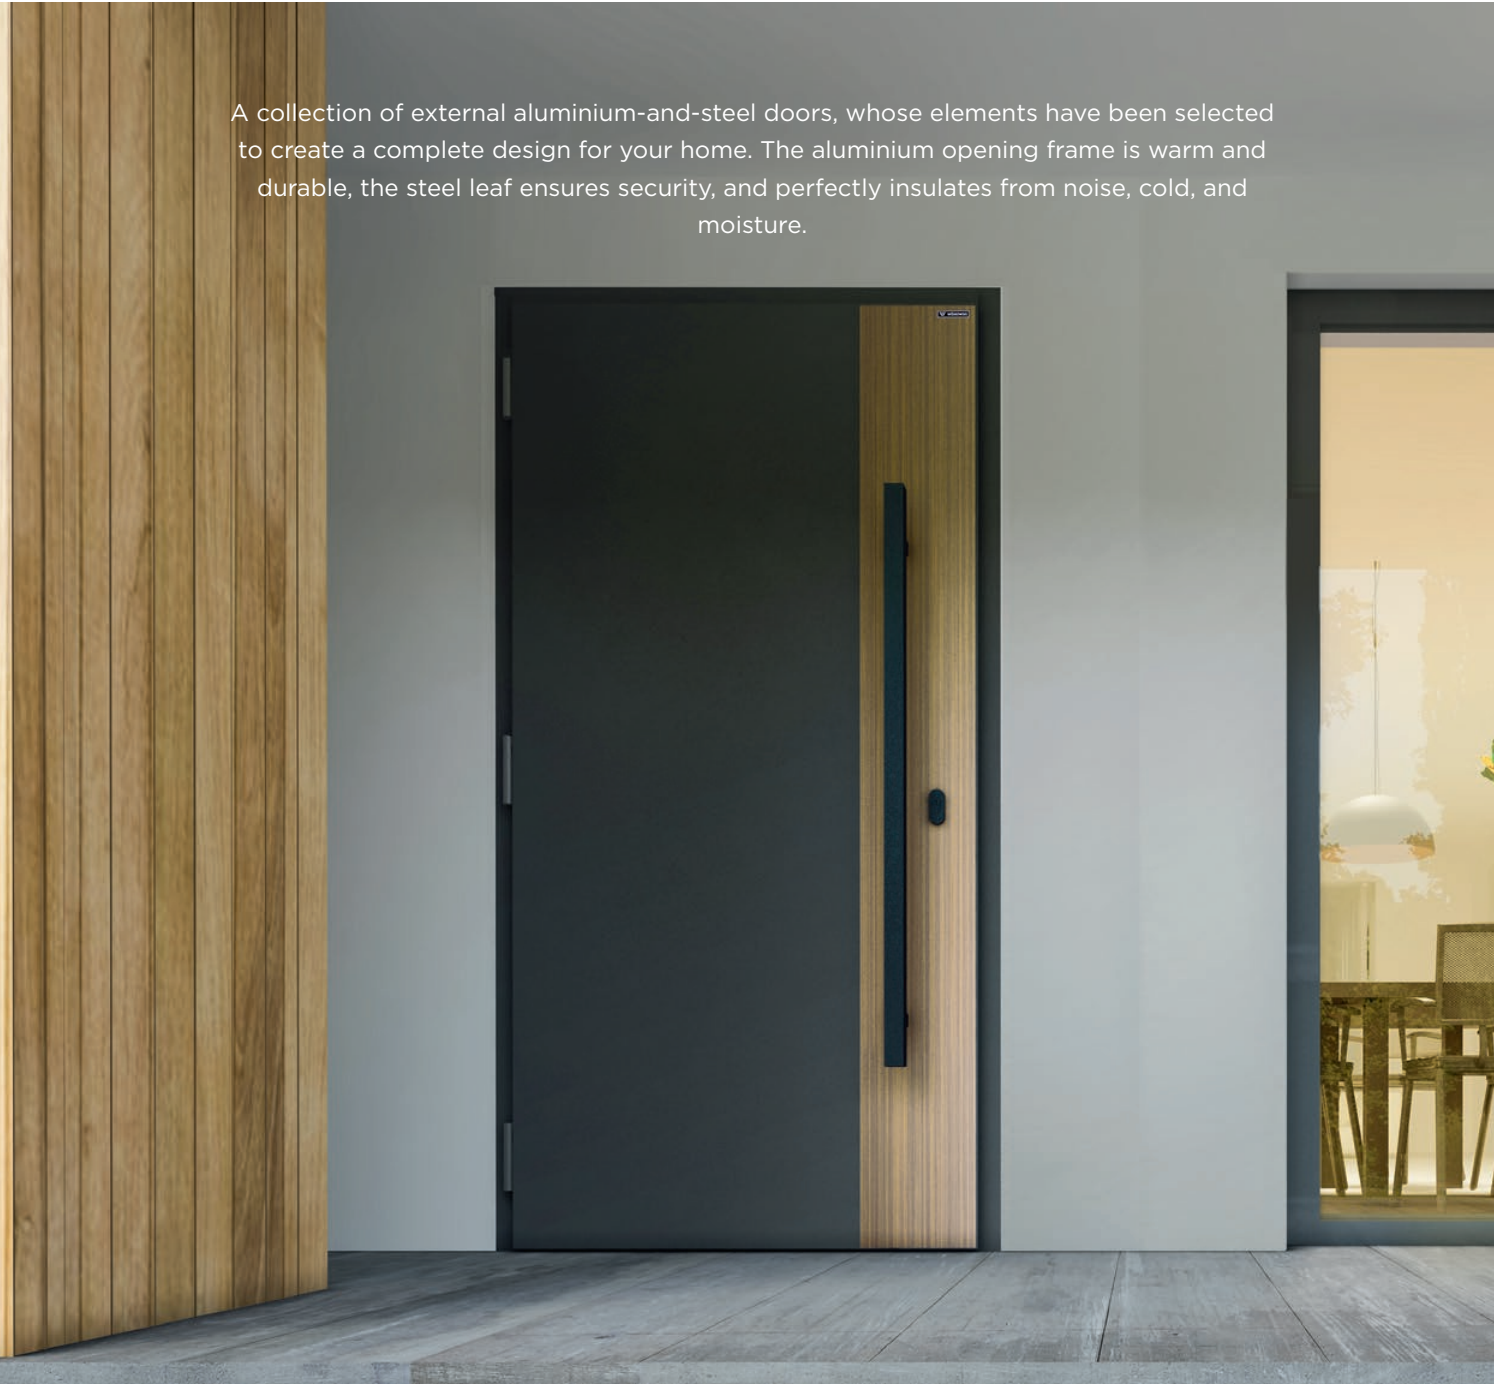

NOVA

A collection of external aluminium-and-steel doors, whose elements have been selected to create a complete design for your home. The aluminium opening frame is warm and durable, the steel leaf ensures security, and perfectly insulates from noise, cold, and moisture.

Burglary protection
RC3

Thermal insulation
0.87 W/m²K

Sound absorption
33 dB

Watertightness
3A

Rigid
structure