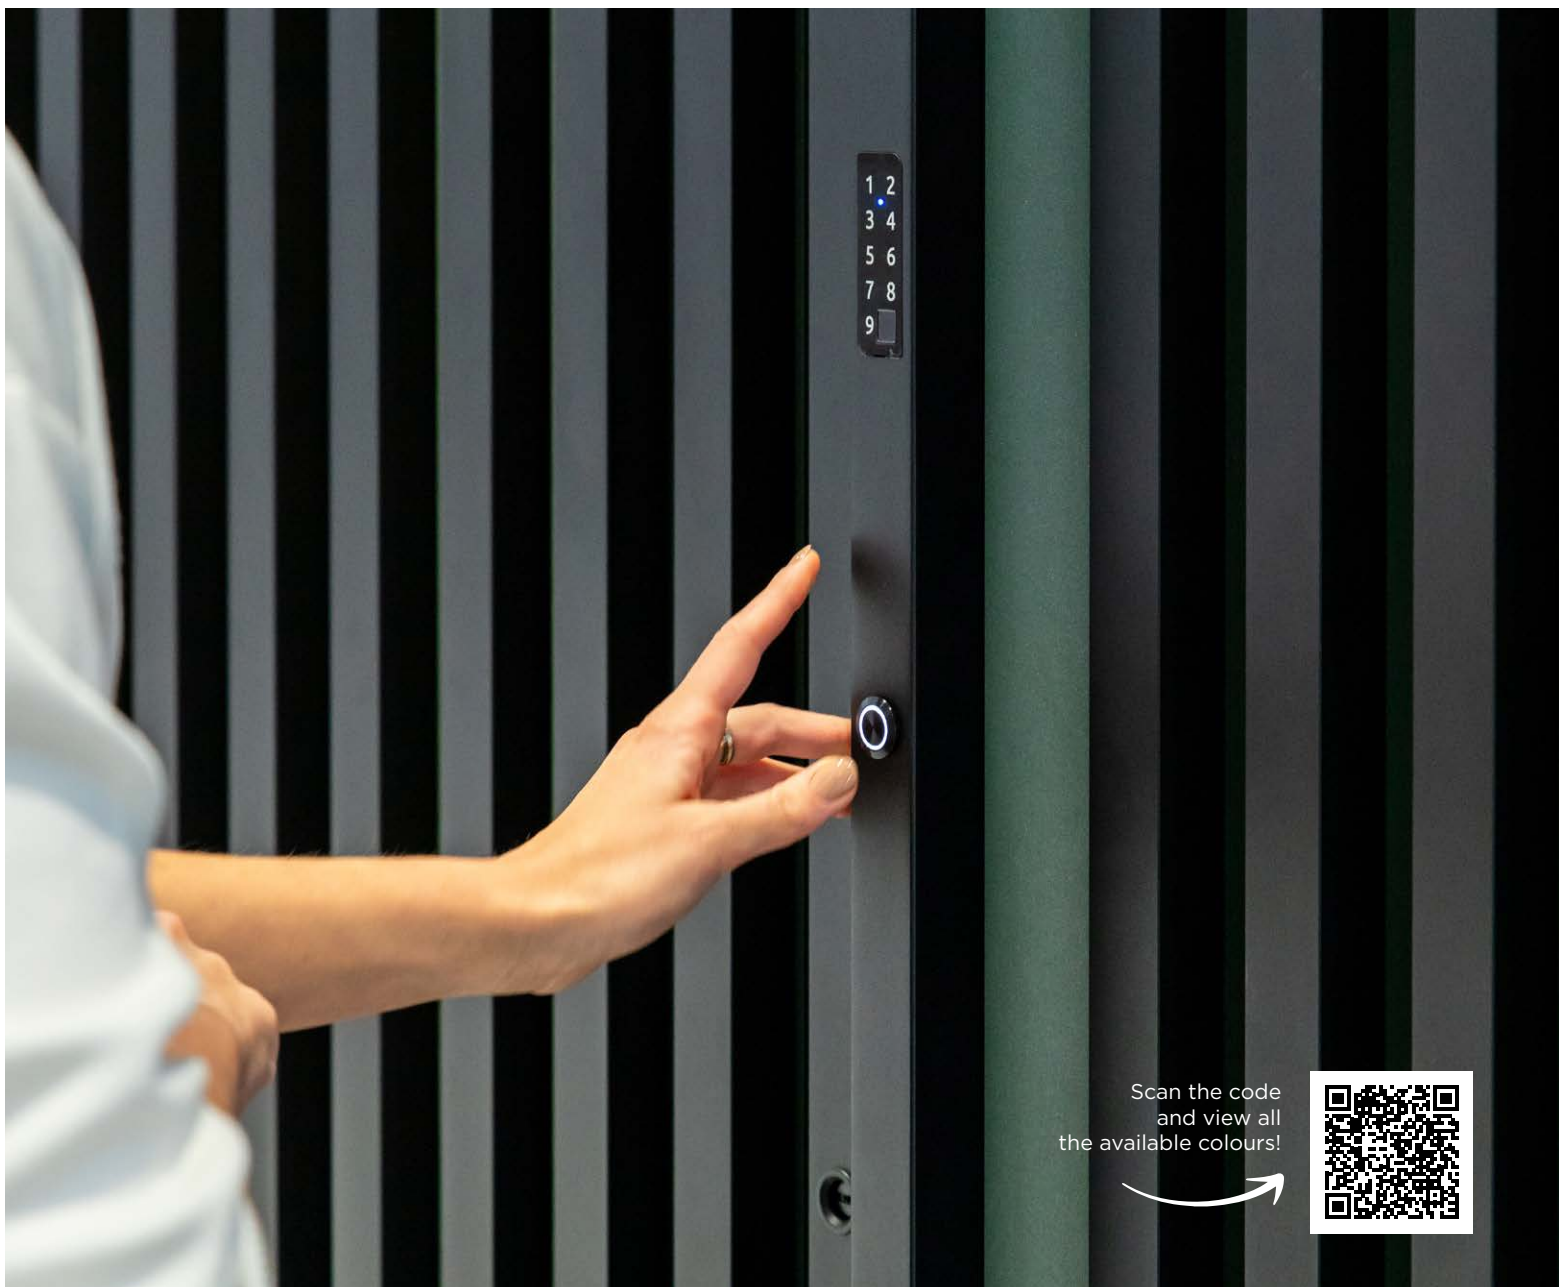

Scan the code and view all the available colours!