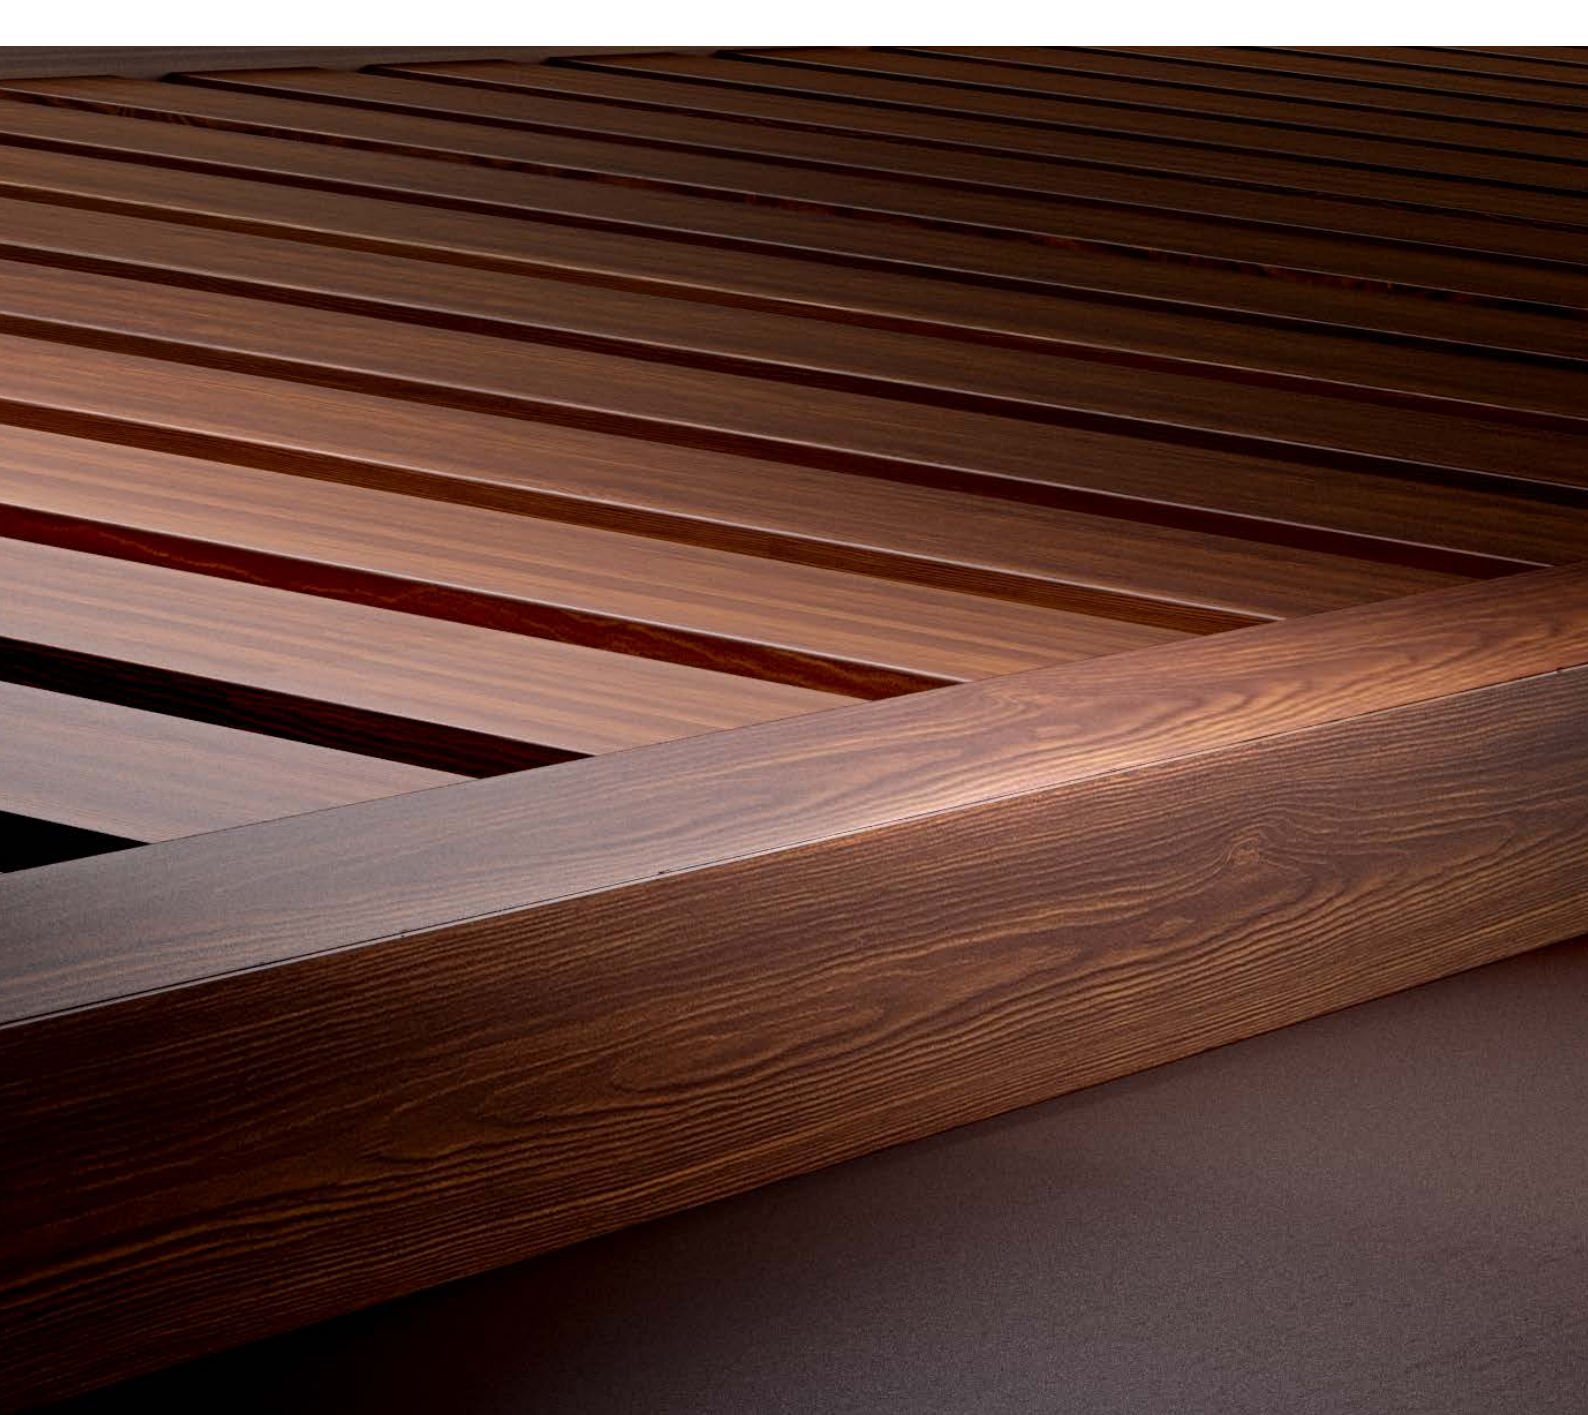

PIRUE | P003

PIRUE | P002

The unique structure blends perfectly into both modern and classic façades. The matte finish in elegant, subdued colours provides the perfect background for the louvres, which create a three-dimensional effect and give the door its distinctive character.