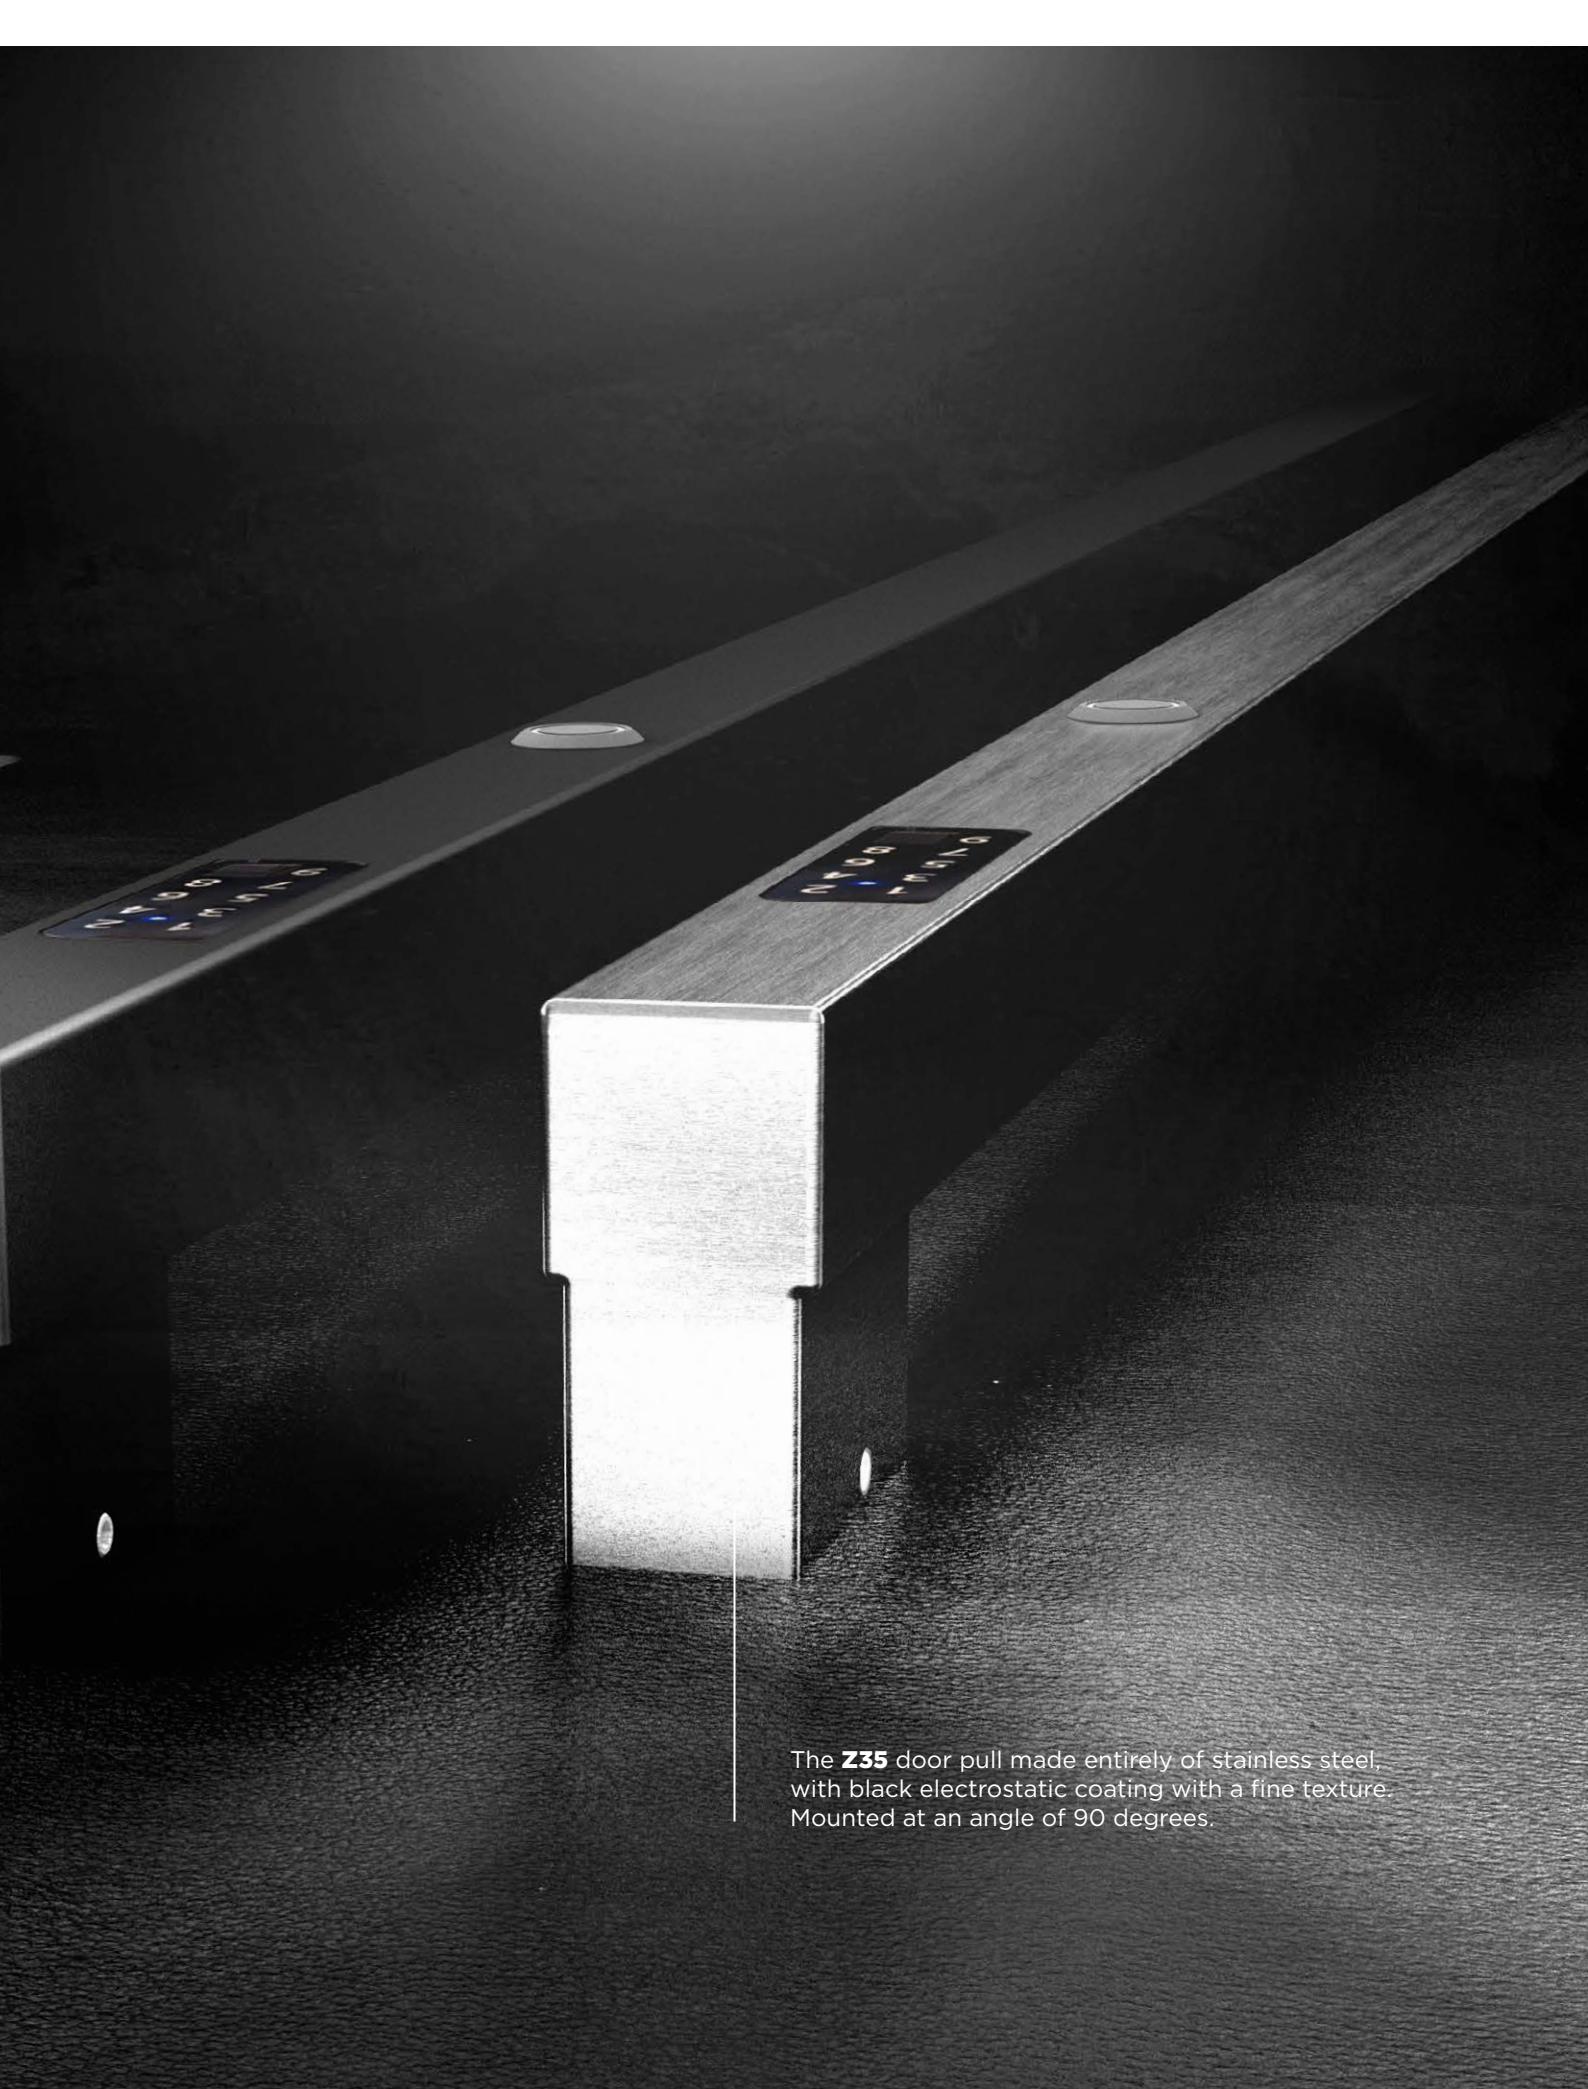

HI SMOKE GREEN

HI-WILLOW GREEN

HI TRUE BLUE

Scan the code and view all the available colours!

PIRUE

**A classic
in a modern version**

The **KA1** pocket pull made entirely of aluminium. Recessed in the leaf lining.

The **Z35** door pull made entirely of stainless steel, with black electrostatic coating with a fine texture. Mounted at an angle of 90 degrees.

Combining the best qualities

WIŚNIEWSKI Sp. z o.o. S.K.A.